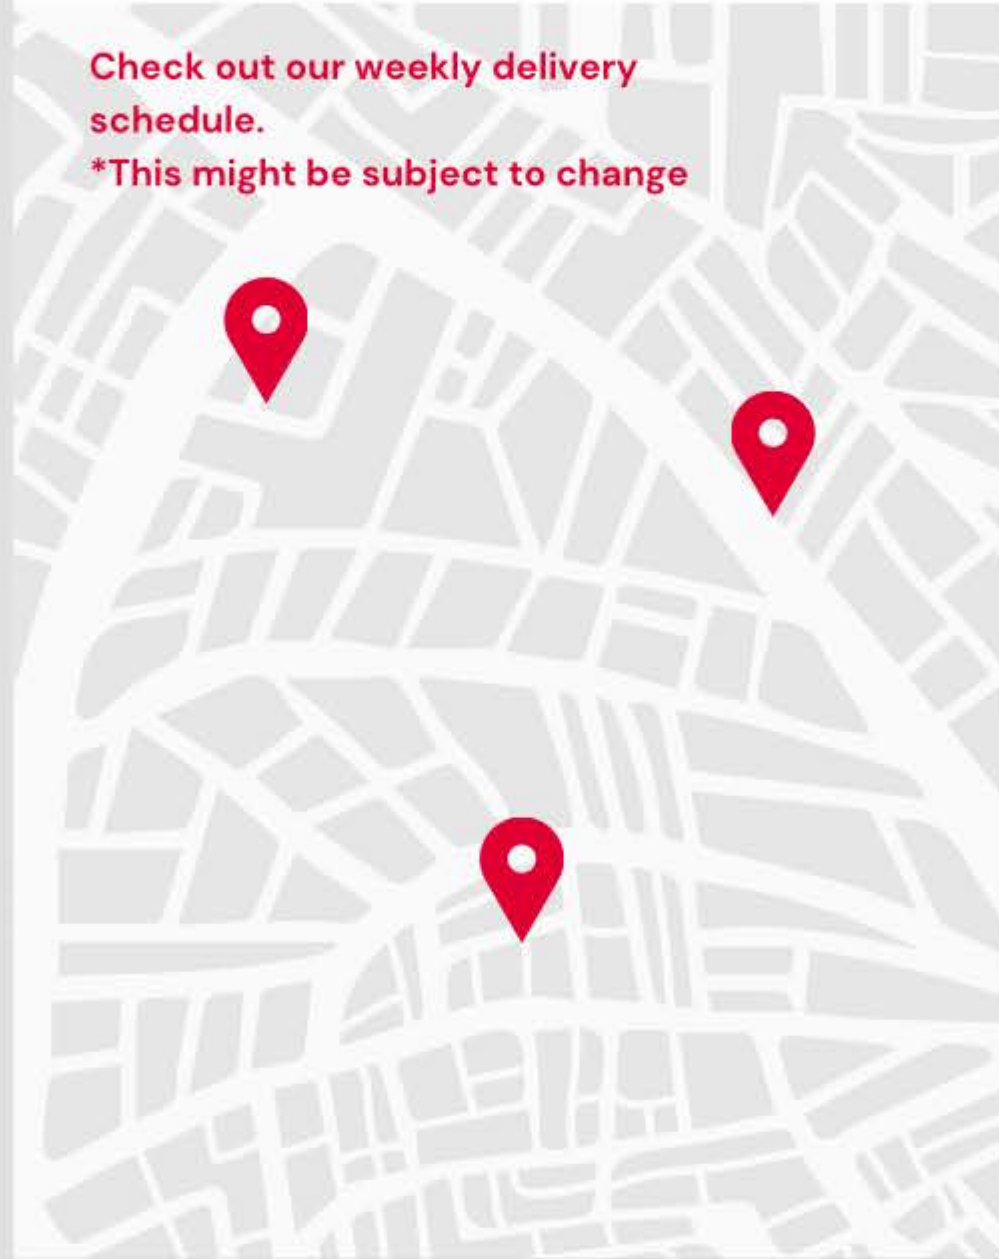

← TDMG | Delivery schedule

Check out our weekly delivery schedule.  
\*This might be subject to change

**MONDAY**

MT GAMBIER AM & PM Delivery  
TINTINARA Fortnightly (even weeks)  
KEITH Fortnightly (even weeks)

**TUESDAY**

MT GAMBIER AM & PM Delivery  
PADTHAWAY  
KEITH  
BORDERTOWN  
WARRNAMBOOL (VIC)  
PORTLAND (VIC)  
BEACHPORT  
ROBE  
KINGSTON

**THURSDAY**

MT GAMBIER AM & PM Delivery  
CASTERTON (VIC)  
COLERAINE (VIC)  
HAMILTON (VIC)  
DIGBY (VIC)  
MERINO (VIC)  
PORT MACDONNELL  
CARPENTER ROCKS

**WEDNESDAY**

MT GAMBIER AM & PM Delivery  
NARACOORTE  
MILLICENT & SURRONS  
PENOLA  
EDENDHOPE (VIC)  
HARROW (VIC)  
DERGHOLM (VIC)

**FRIDAY**

MT GAMBIER AM & PM Delivery  
ROBE  
KINGSTON  
LUCINDALE  
HEYWOOD (VIC)  
WARRNAMBOOL (VIC)  
NELSON (VIC)  
PORTLAND (VIC)